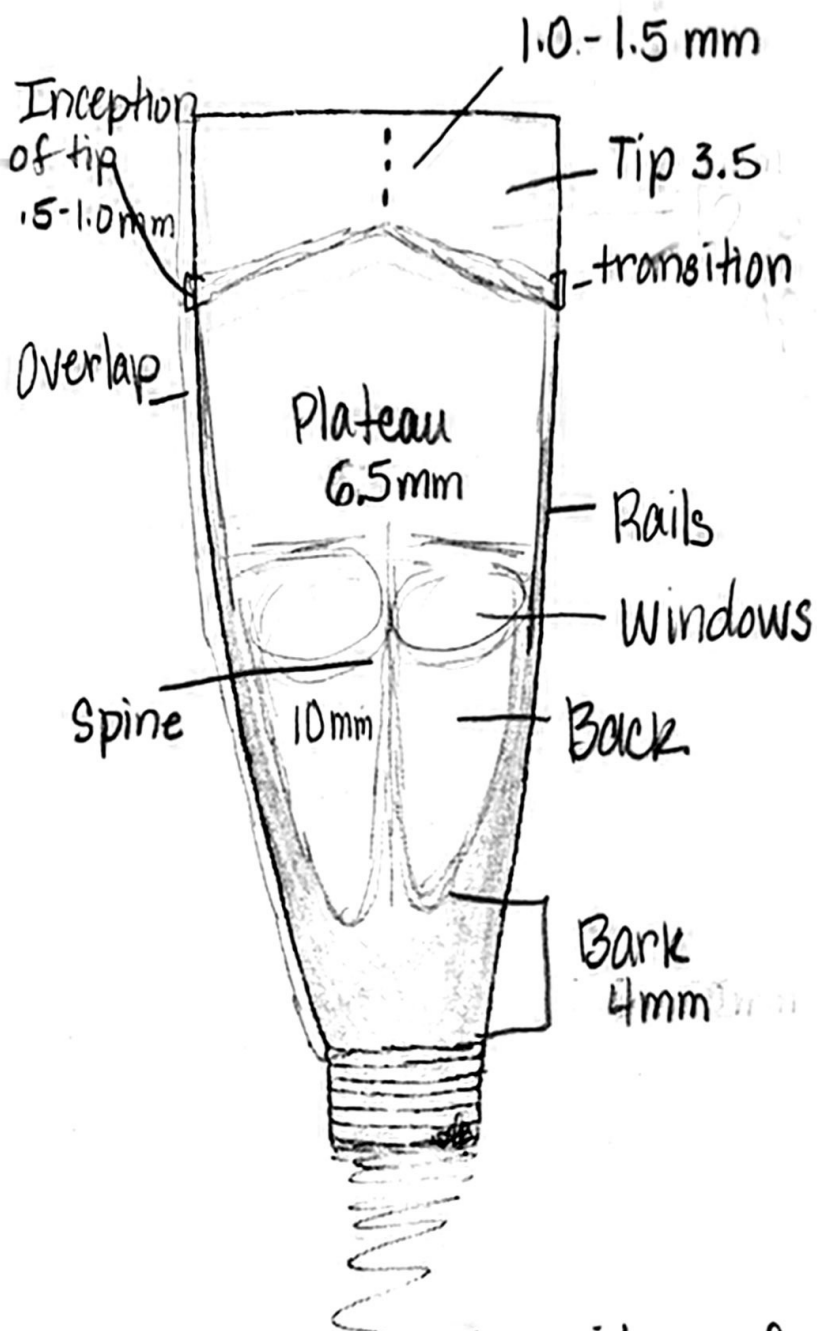

Parts of the Reed & Proportions

Total length 69.5-70 mm
w/ 47 mm staple

Note: measurements
are a guideline. Reeds
should be scraped
for their own needs

Transition from Tip to Heart (Profile)

★ Ideal